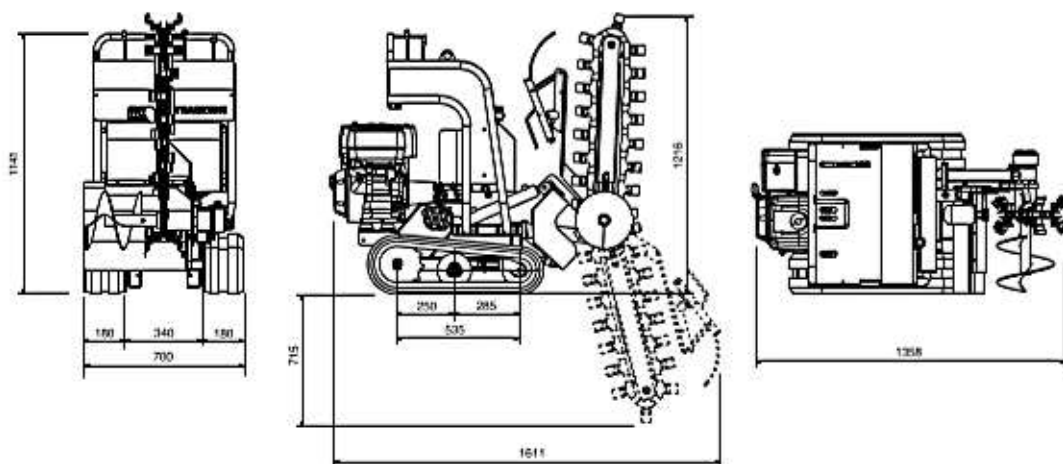

TZ A TRACTION racchiude l'esperienza di 50 anni di scavi a catena. Obiettivo perseguito è la robustezza e la velocità di scavo. Raggiunge 80 cm di profondità con una larghezza di 16 cm ad una velocità di 60 metri ora. Integralmente idraulica, manutenzione quasi nulla, con i suoi 70 cm di larghezza passa da qualunque porta ed occupa uno spazio minimo a riposo, totalmente priva di elettronica ed in grado di operare su qualsiasi tipo di terreno grazie alla trazione dei suoi cingoli. La nuova frontiera dello scavo a catena per un investimento duraturo nel tempo.

TZ A TRACTION is the result of more than 50 years excavation experience. It makes an ideal long term investment because it gives the user an excavation product that has both strength and speed with minimal maintenance and no electronics to worry about. Its excellent traction allows it to reach a depth of 80 cm x width of 16 cm at a speed of 60 metres per hour on all types of soil. With an overall width of just 70 cm it can pass through most doors and makes it easy to store. Fully hydraulic.

Tutti i dati si intendono come non vincolanti per il Costruttore

All data are approximate and not binding for the manufacturer

DATI TECNICI

TECHNICAL DATA